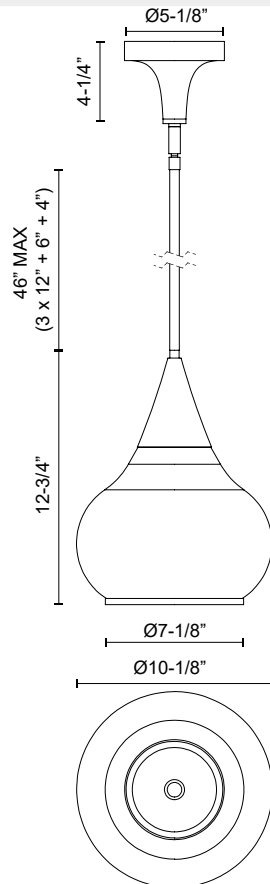

alora mood

P. 1.855.855.8926

CANADA: 19054 28TH Avenue Surrey - BC V3Z 6M3

USA: 3035 E. Lone Mountain Rd - Las Vegas, NV, 89081

HAZEL PD524110

FIXTURE DIMENSIONS	D10-1/8" x H12-3/4"
LAMP TYPE	E26
MAX WATTAGE	60W
BULB QTY	1
BULBS INCLUDED	No
VOLTAGE	120V
GLASS DETAILS	Clear Glass or Opal Glass
MATERIAL	Aluminum; Glass; Steel;
ROD LENGTH	46" Max (3x12" + 1x6" + 1x4")
DIAMETER OF ROD	1/2"
WIRE LENGTH	60"
MINIMUM HANG HEIGHT	24"
SLOPED CEILING ADAPTABLE	Yes, Up to 45 Degrees
LOCATION	Dry
CANOPY DIMENSIONS	D5-1/8" x H4-1/4"
BRAND	Alora Mood

[D - Diameter, L - Length, W - Width, H - Height, E - Extension]

AVAILABLE FINISHES:

*For complete warranty terms, please visit: www.aloralighting.com/warranty

WWW.ALORAMOOD.COM